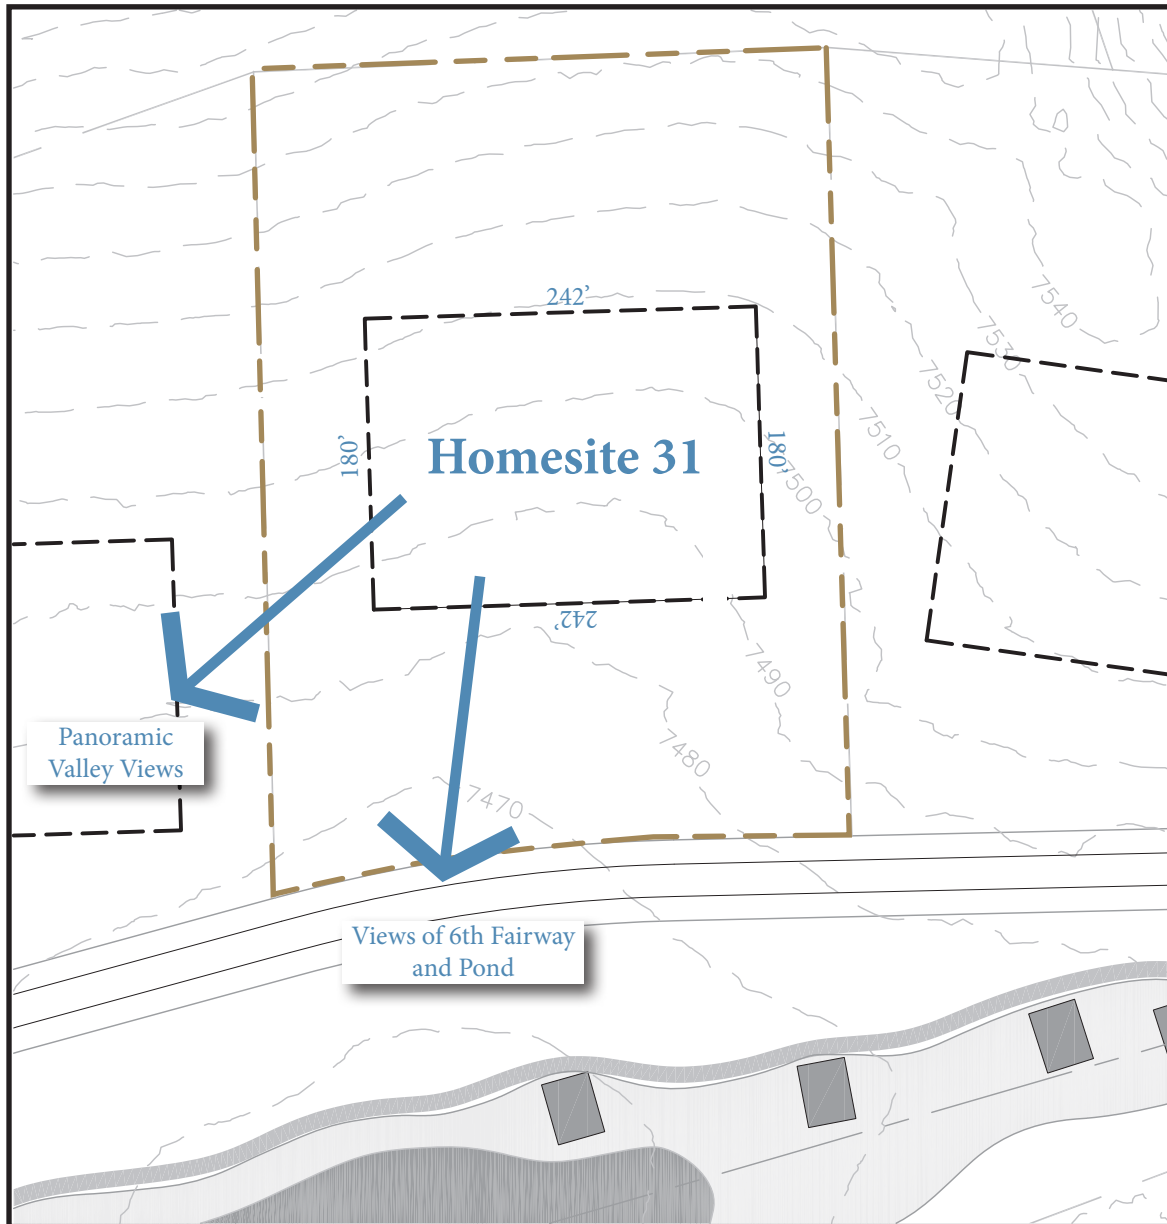

HOMESITE SUMMARY

Homesite Size 4.02 acres

Building Envelope Size 1.00 acres

Revised July 20, 2015. Please refer to the final approved plat prior to purchasing. Location of final golf features and views may differ from what is depicted here.