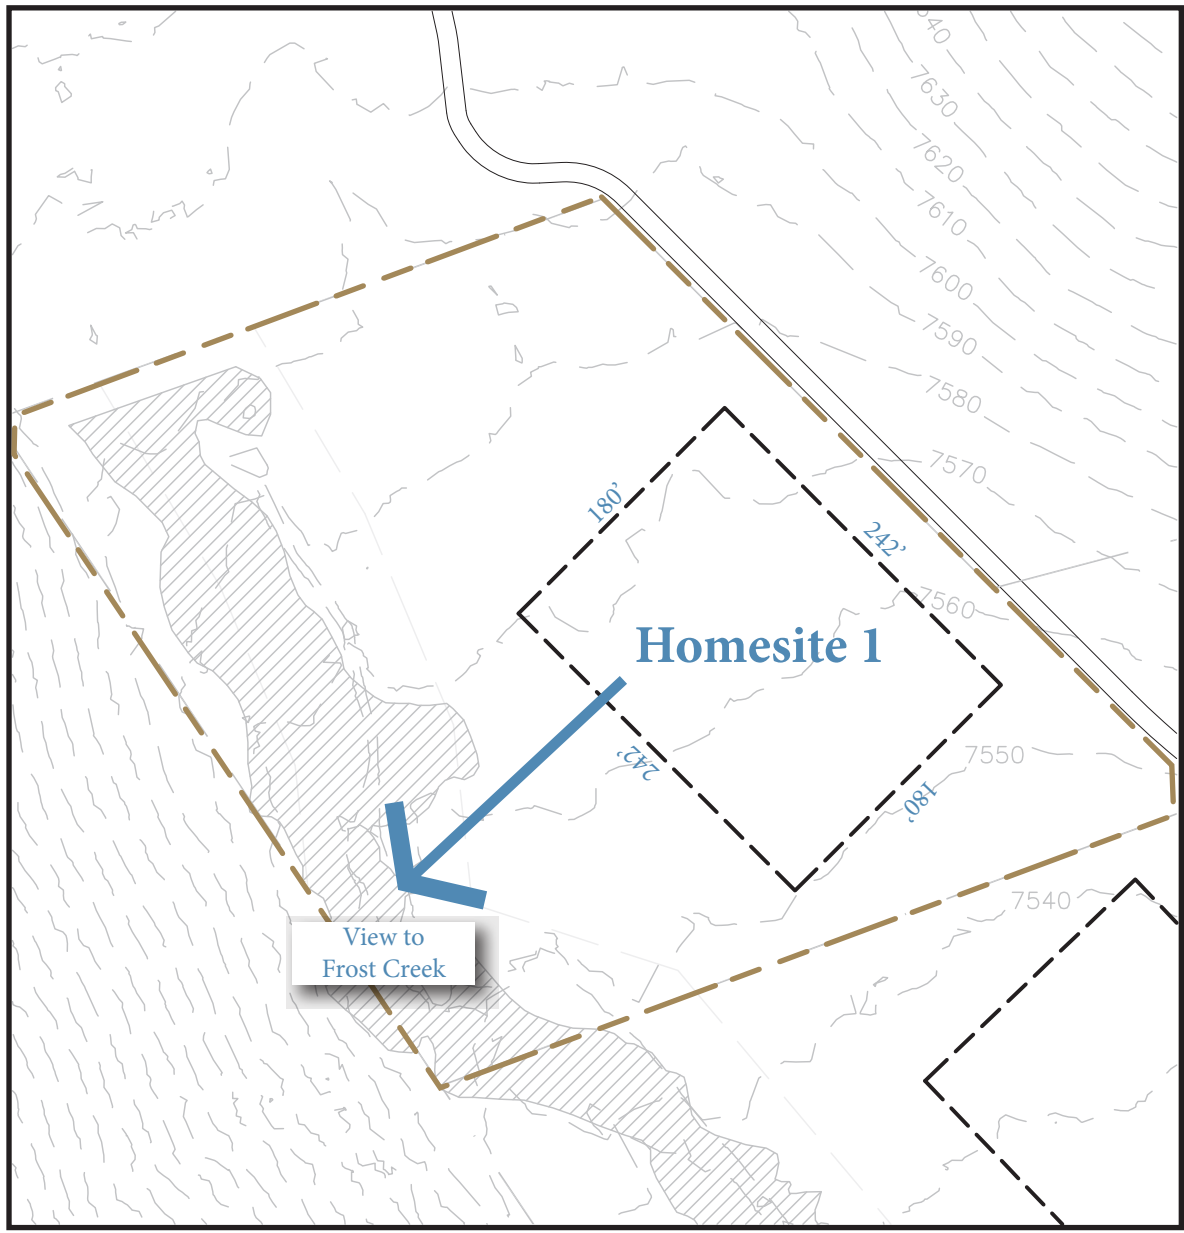

### HOMESITE SUMMARY

Homesite Size	4.98 acres
Building Envelope Size	1.00 acres

Revised July 20, 2015. Please refer to the final approved plat prior to purchasing. Location of final golf features and views may differ from what is depicted here.